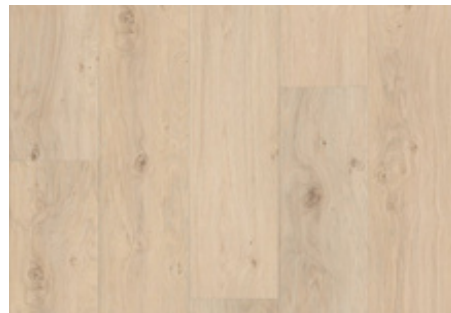

LVP FLOORING
Wishbone White