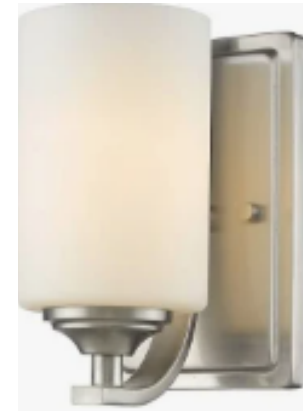

# INTERIOR DETAIL SELECTIONS

Harmony Walk 49

**CARPET**  
Captivating II - Peaceful

**LVP**  
Wishbone White

SW 7008  
**Alabaster**

**INTERIOR PAINT COLOR**  
Alabaster

**FLUSHGLOBE**  
Brushed Nickel

**INTERIOR FANS**  
Brushed Satin Nickel  
with Brushed Gray blades