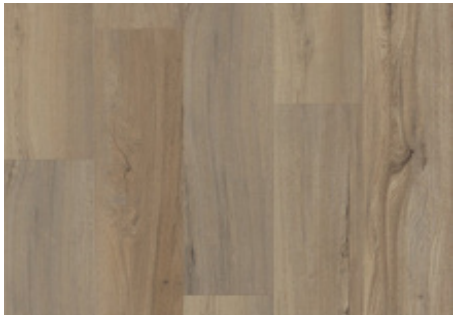

## PERIMETER & ISLAND CABINETS

**STYLE**  
Dublin

**COLOR**  
Bisque

**CABINET HARDWARE**  
Somerset Pull 8004DBAC

**COUNTERTOP**  
MSI Carrara Breve Quartz

**SINK**  
Blanco Silgranit Truffle

**FAUCET**  
Moen Arbor Oil Rubbed Bronze