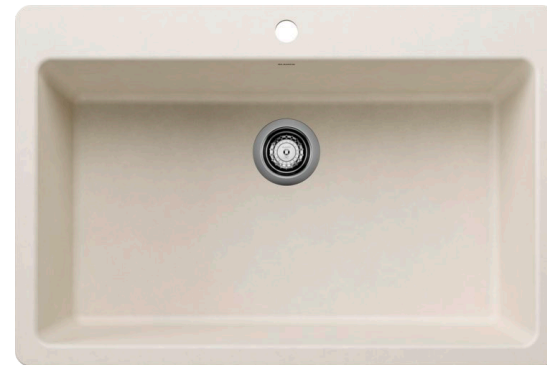

SCHEME #22

- Brick: Ashland
- Body: Morning Fog
- Trim: Pure White
- Accent: Outerspace
- Front Door: Toile Red

Arch Top, Smooth Panel with
Nickel Hardware and Hinges

INTERIOR DOORS

KITCHEN

CABINETS & HARDWARE

- CABINET: Prescott
- COLOR: Ash
- DOORS: Madison Knob Satin Nickel
- DRAWERS: Somerset Pull Satin Nickel

KITCHEN COUNTERTOP, SINK & FAUCET

- LG Hausys Etude Quartz
- Blanco Liven Soft White Sink
- Moen Belfield Stainless Faucet

PRIMARY BATH

CABINETS & HARDWARE

- CABINET: Prescott
- COLOR: Ash
- DOORS: Madison Knob Satin Nickel
- DRAWERS: Somerset Pull Satin Nickel

PRIMARY BATH COUNTERTOP, SINK, & FAUCET

- MSI Calico White Quartz
- White Rectangular Sinks
- Dartmoor Nickel Faucets