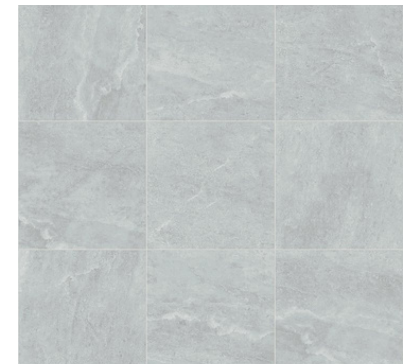

9.

1. CABINET STYLE

Dublin

2. CABINET COLOR

Bisque

3. DOOR HARDWARE

Somerset 8004MB Pulls

4. FAUCETS

Gibson Matte Black

5. COUNTERTOP

MSI Frost White Quartz

6. SINK

White Rectangular

7. VANITY LIGHT

Drake Matte Black

8. BATHROOM FLOOR TILE

13x13 Omega Silver #150 - Laid straight stack

9. TUB/ SHOWER WALL TILE

13x13 Omega Silver #150 - Laid straight stack