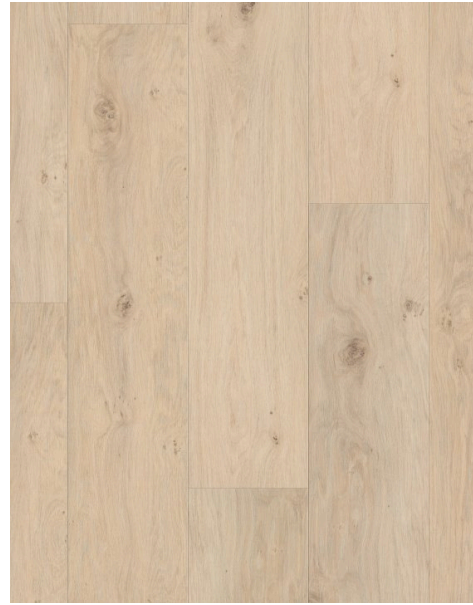

HALF BATH - AC14

1.

2.

3.

4.

5.

6.

7.

8.

1. CABINET STYLE
Dublin

2. CABINET COLOR
Bisque

3. LVP FLOOR
Homestead Wishbone White

4. CABINET HARDWARE
Matte Black Pulls 859-3MB (C)

5. FAUCET
Gibson Matte Black

6. COUNTERTOP
MSI Carrara Mist Quartz

7. SINK
White Rectangular

8. VANITY LIGHT
Drake Matte Black