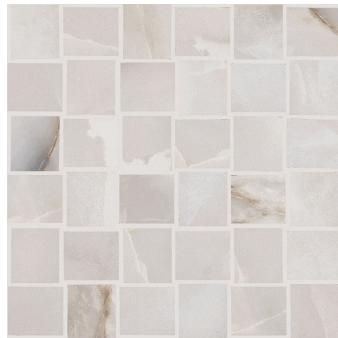

Sherwin Williams Pure White SW 7005

Sherwin Williams Labradorite SW 7619

INTERIOR DOORS

Square Top, Smooth Panel with
Satin Nickel Hardware & Hinges

KITCHEN

CABINETS & HARDWARE

- CABINET: Ashford
- COLOR: Smoke
- HARDWARE: Thatcher Pull Satin Nickel

BATH 4

CABINET & HARDWARE

- CABINET: Ashford
- COLOR: Smoke
- HARDWARE: Madison Knob Satin Nickel

BATH 4 COUNTERTOP, SINK & FAUCET

- MSI 3cm Arctic White Quartz
- White Rectangular Sinks
- Moen Cia Nickel Faucets

BATH 4 TILE

- Shower Walls: 12x24 Onyx White Matte
- Bath Floor: 12x24 Onyx White Matte
- Shower Floor: 2x2 Onyx Basketweave Mosaic White Matte

PRIMARY BATH

CABINETS & HARDWARE

- CABINET: Ashford
- COLOR: Smoke
- HARDWARE: Somerset Pull Satin Nickel