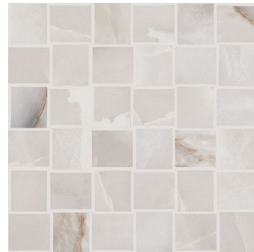

Sherwin Williams Pure White SW 7005

Sherwin Williams Labradorite SW 7619

INTERIOR DOORS

Square Top, Smooth Panel with
Satin Nickel Hardware & Hinges

KITCHEN

CABINETS & HARDWARE

- CABINET: Ashford
- COLOR: Smoke
- HARDWARE: Thatcher Pull Satin Nickel

BATH 4 TILE

- Shower Walls: 12x24 Onyx White Matte
- Bath Floor: 12x24 Onyx White Matte
- Shower Floor: 2x2 Onyx Basketweave Mosaic White Matte

PRIMARY BATH

CABINETS & HARDWARE

- CABINET: Ashford
- COLOR: Smoke
- HARDWARE: Somerset Pull Satin Nickel

PRIMARY BATH COUNTERTOP, SINK & FAUCET

- MSI 3cm Arctic White Quartz
- White Rectangular Sinks
- Moen Cia Nickel Faucets

PRIMARY BATHTUB

Moen Cia Nickel Faucet
Brioso Freestanding Tub

PRIMARY BATH TILE

- Walls Surrounding Tub: 12x24 Onyx White Matte
- Shower Walls: 12x24 Onyx White Matte
- Bath Floor: 12x24 Onyx White Matte
- Shower Floor: 2x2 Onyx Basketweave Mosaic White Matte

BATH 2

CABINETS & HARDWARE

- CABINET: Ashford
- COLOR: Smoke
- HARDWARE: Madison Knob Satin Nickel

BATH 2

COUNTERTOP, SINK & FAUCETS

- LG Viatera Quartz: Gemini
- Moen Gibson Nickel Faucets
- White Rectangular Sink