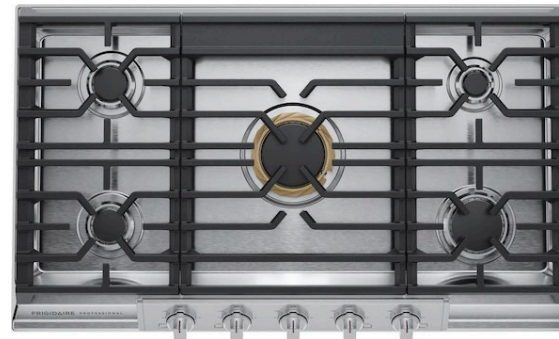

Sherwin Williams Pure White SW 7005

Sherwin Williams Labradorite SW 7619

INTERIOR DOORS

Square Top, Smooth Panel with
Satin Nickel Hardware & Hinges

KITCHEN

CABINETS & HARDWARE

- CABINET: Ashford
- COLOR: Smoke
- HARDWARE: Thatcher Pull Satin Nickel

KITCHEN COUNTERTOP, SINK & FAUCET

- LG Viatera Quartz: Calacatta Grande
- Sink: Single Bowl Stainless Steel
- Moen Faucet: Align Stainless Steel

KITCHEN BACKSPLASH

Estate Double Hex Mosaic – Cashmere White

KITCHEN LVP FLOOR

9" Refined Sand Dune

KITCHEN PENDANTS

Westin Brushed Nickel

FRIGIDAIRE PRO

- 5 Burner Cooktop: PCCG3680AS
- Oven/Microwave: PCWM3080AF
- Dishwasher: PDSH4816AF
- Vent Hood: Legacy Chimney Hood

BATH 4

CABINET & HARDWARE

- CABINET: Ashford
- COLOR: Smoke
- HARDWARE: Madison Knob Satin Nickel

BATH 4 COUNTERTOP, SINK & FAUCET

- MSI 3cm Arctic White Quartz
- White Rectangular Sinks
- Moen Cia Nickel Faucets