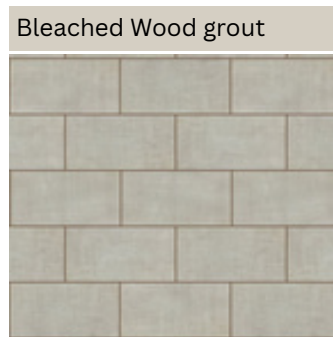

# BATH 3 SELECTIONS

STYLE  
Dublin

COLOR  
Bisque

CABINET HARDWARE  
Doors & Drawers:  
Somerset Pulls 8004-MB

FAUCETS  
Gibson Matte Black

SINK  
White Rectangular

COUNTERTOP  
MSI Frost White Quartz

VANITY LIGHT  
Westin Matte Black #95703-MB