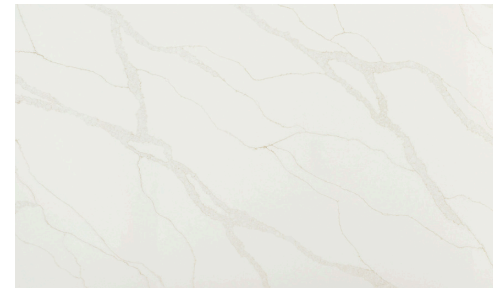

COUNTERTOP
MSI Calacatta Elysio Quartz