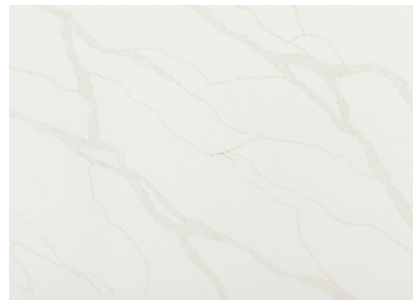

COUNTERTOP
MSI Calcatta Elysio Quartz